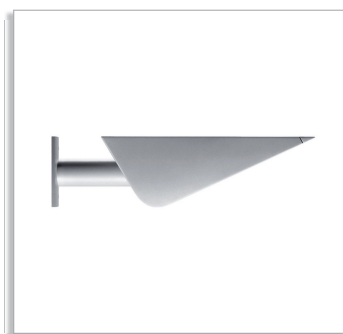

Mini 300 Stealth – visual power

Mini 300 Stealth DVP333

Mini 300 Stealth is a range of extremely efficient luminaires – with a choice of HID or LED light sources – that can be used to illuminate large areas with direct and/or indirect light. Optimal lighting results are achieved thanks to the good balance of horizontal and vertical light levels combined with the white light and good color rendering of the light sources. Mini 300 Stealth is supplied as standard with an asymmetric medium-beam reflector; wide and narrow-beam versions are available as an option. It is also available with the road-lighting POT optic, making it suitable for site perimeter, parking and open area lighting. The light source is shielded by a patented louver system, minimizing glare. Mini 300 Stealth is suitable for pole mounting (DGP333), wall mounting (DWP333) or floodlighting (DVP333). Mini 300 Stealth is also available in LED versions for pole mounting (BGP333), wall mounting (BWP333) or floodlighting (BVP333). Within the Mini 300 product family there is also a dedicated under-canopy version (Mini 300 Cube and Mini 300 LED), e.g. for petrol-station applications.

Produtos relacionados

Mini 300 Stealth DVP333 wall- or surface-mounted flood-lighting luminaire

Desenho dimensional

DVP333

Detalhes do produto

Mini 300 Stealth DWP333 wall-mounted flood-lighting luminaire

Mini 300 Stealth DVP333 flood-lighting luminaire