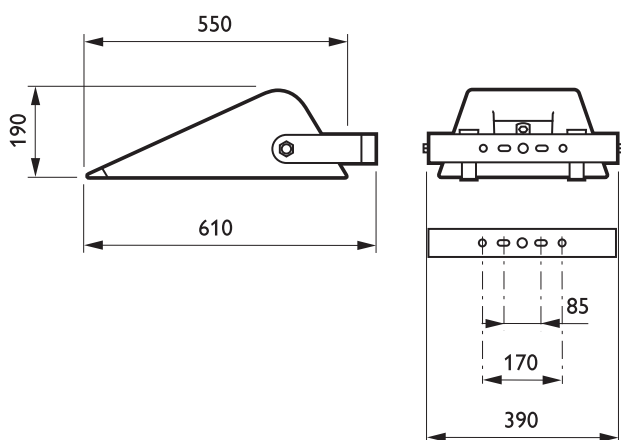

Desenho dimensional

DVP333