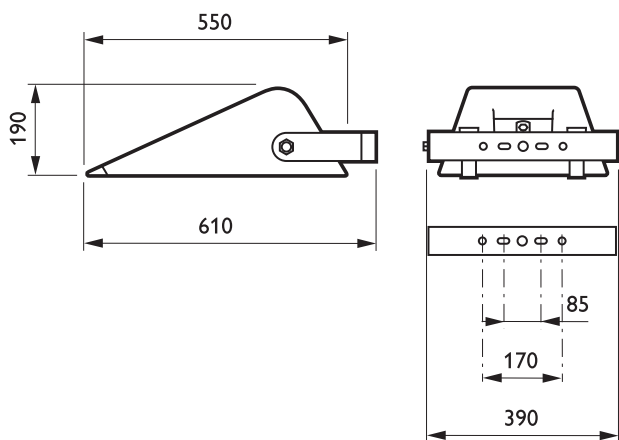

Desenho dimensional

DVP333